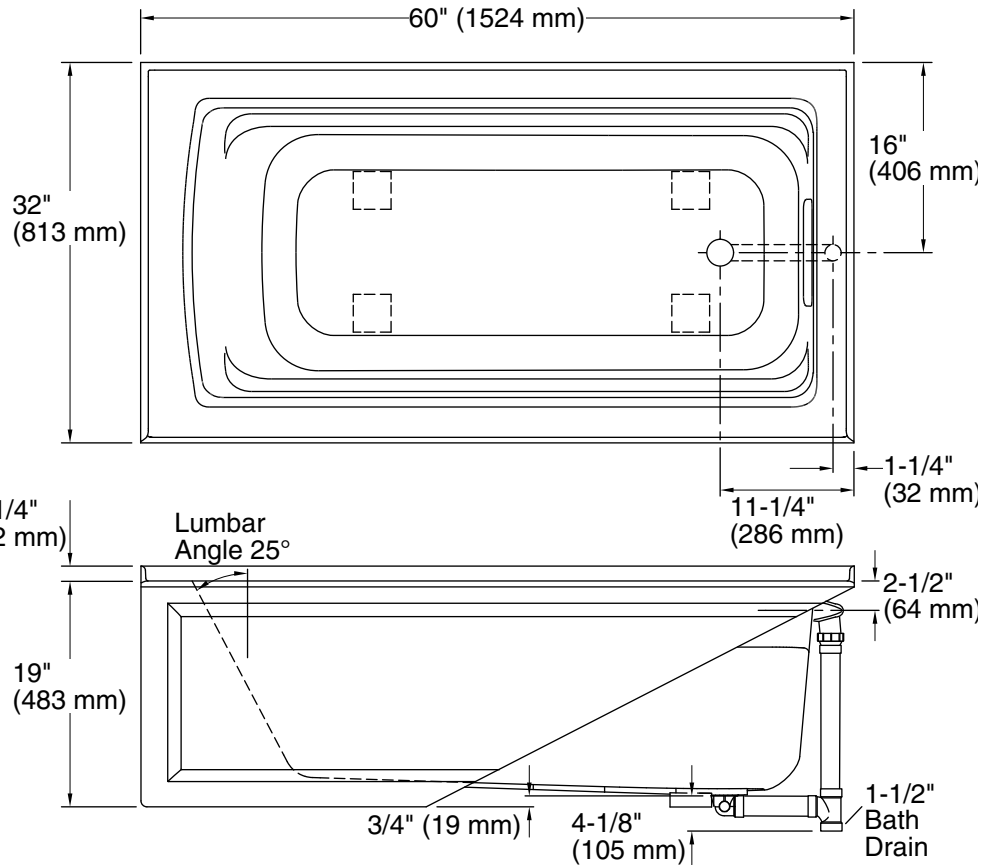

### Technical Information

All product dimensions are nominal.

Installation:	Three-wall alcove
Drain location:	Right
Basin area, bottom:	45-1/8" x 19-11/16" (1146 mm x 500 mm)
Basin area, top:	52-3/4" x 25-5/16" (1340 mm x 643 mm)
Weight:	80 lbs (36.3 kg)
Minimum floor load:	45 lbs/ft <sup>2</sup> (219.7 kg/m <sup>2</sup> )
Water depth:	15" (381 mm)
Water capacity:	58 gal (219.6 L)
Minimum flat for door:	2-3/16" (56 mm)